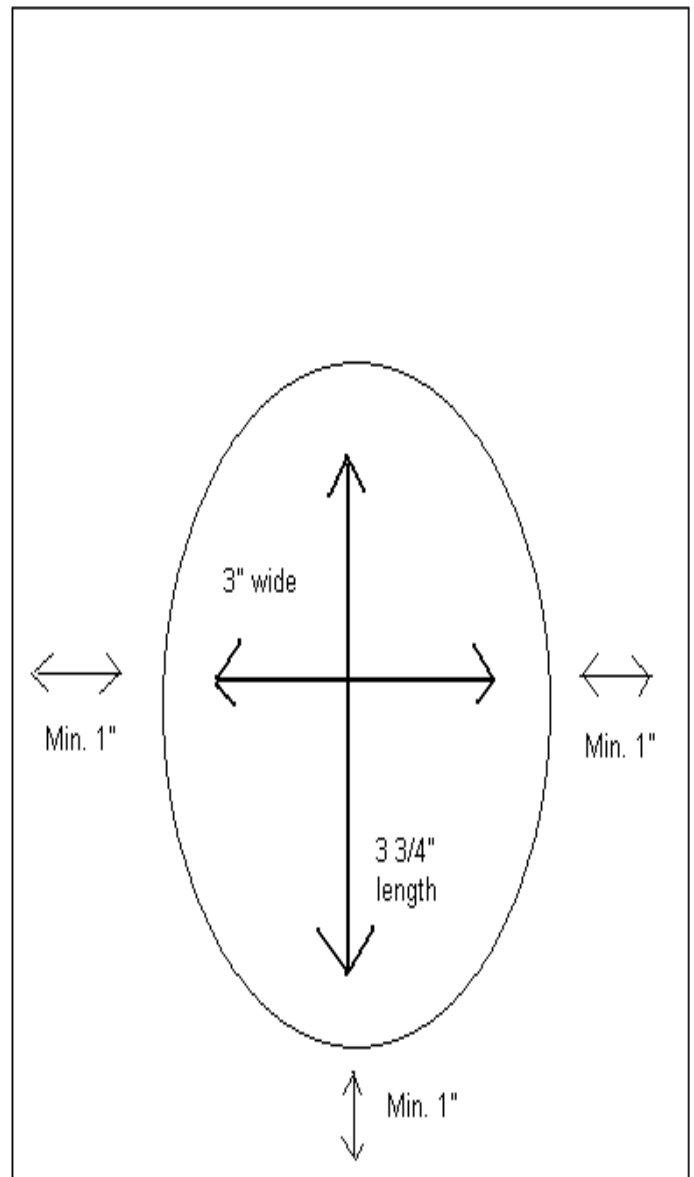

- A** Hitch Hole will be 3" wide x 3 3/4" in length with a minimum of 1" of material around the hole.

Hitch